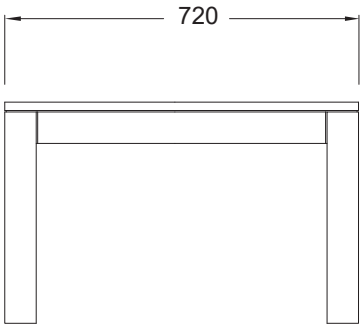

# PLANAR BENCH SEATING

PN-BS.72x36

# PLANAR BENCH SEATING

PN-BS.102x36

# PLANAR BENCH SEATING

PN-BS.132x36

# PLANAR BENCH SEATING

PN-BS.162x36