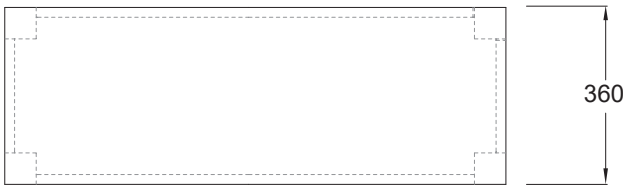

# PLANAR BENCH SEATING

PN-BS.72x36

# PLANAR BENCH SEATING

PN-BS.102x36