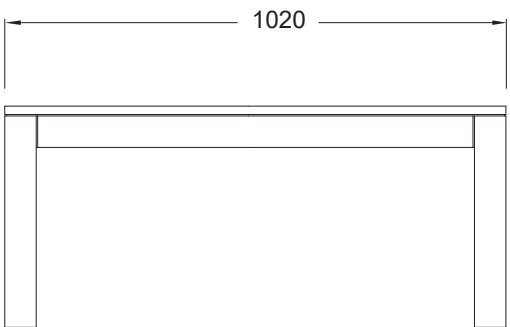

# PLANAR BENCH SEATING

PN-BS.72x36

# PLANAR BENCH SEATING

PN-BS.102x36

# PLANAR BENCH SEATING

PN-BS.132x36

# PLANAR BENCH SEATING

PN-BS.162x36