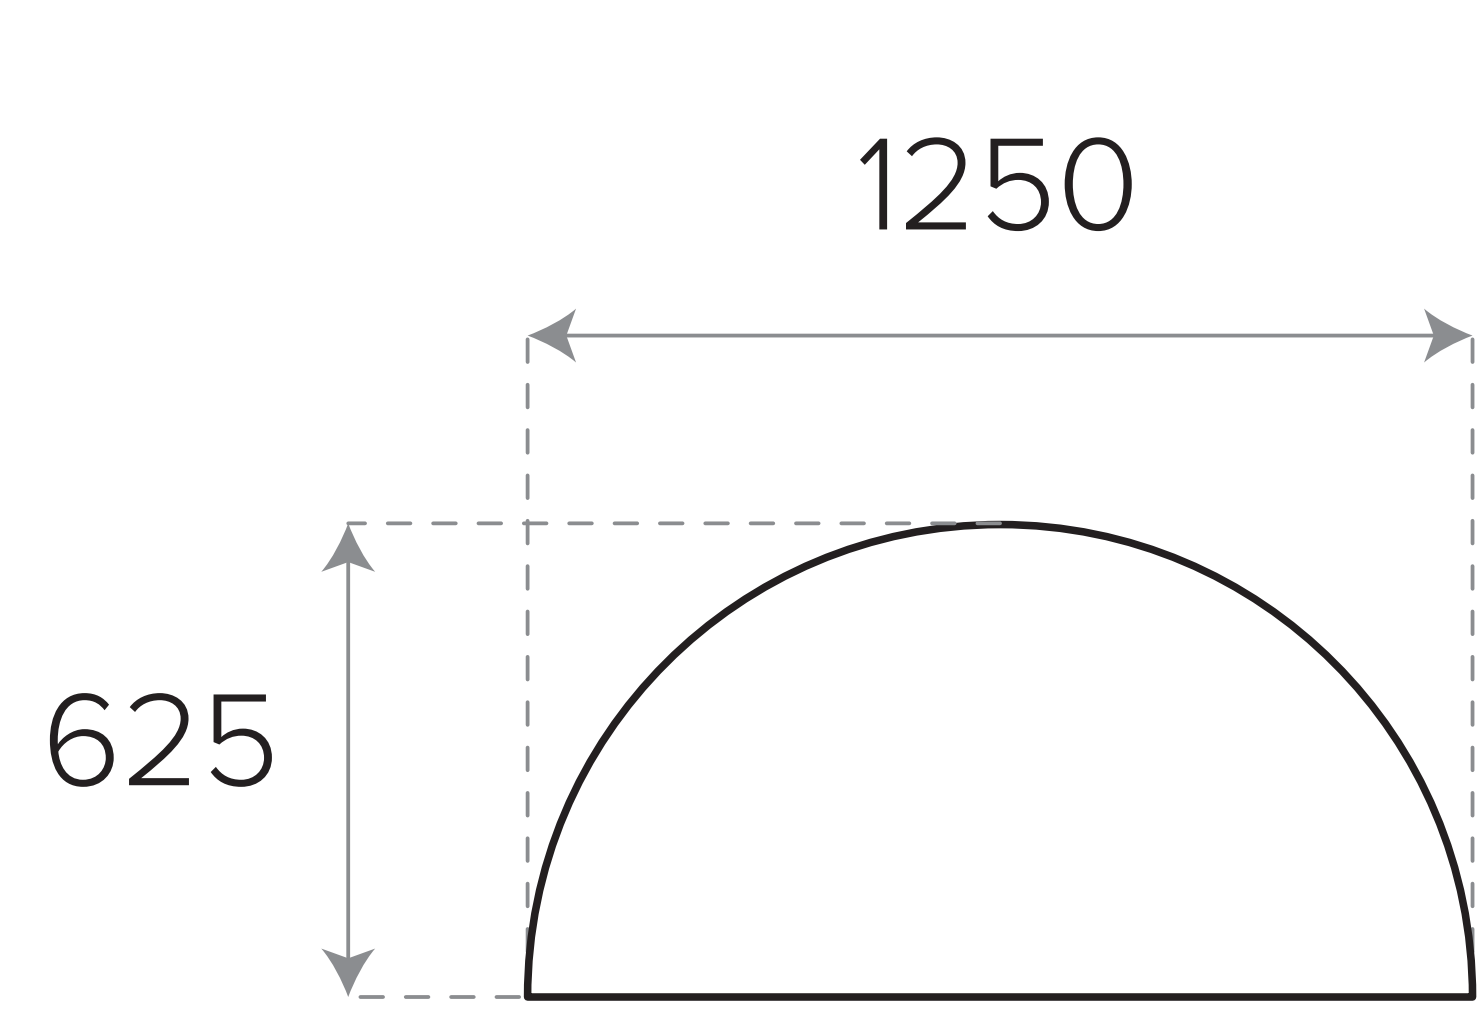

**Baley 2 Seater
Ottoman**
Code: BLYO20

**Baley 2.5 Seater
Ottoman**
Code: BYLO250

**Baley 3 Seater
Ottoman**
Code: BYLO30

**Baley Semicircle
Small**
Code: BLYSC10

**Baley Semicircle
Medium**
Code: BLYSC12

**Baley Semicircle
Large**
Code: BLYSC15

**Baley Semicircle
Extra Large**
Code: BLYSC17

**Baley 1 Seater
with Arms**
Code: BLY12

**Baley 2 Seater
with Arms**
Code: BLY22

**Baley 2.5
with Arms**
Code: BLY252