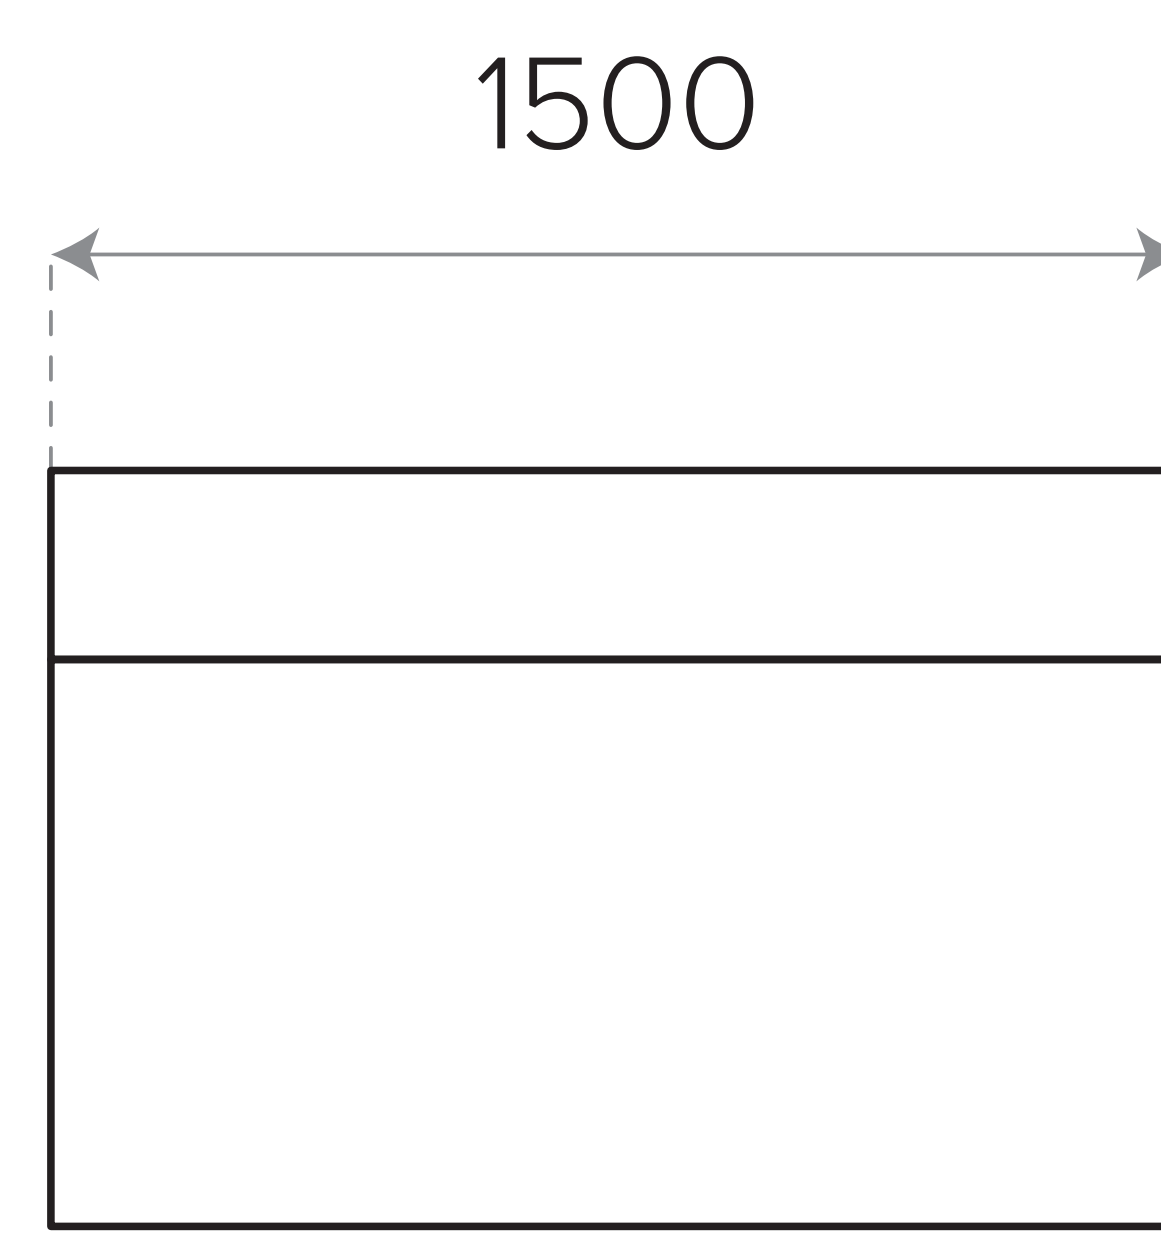

Scale 1:10

Baley Collection

fineseat

**Baley 1 Seater
no Arms**
Code: BLY10

**Baley 2 Seater
no Arms**
Code: BLY20

**Baley 2.5 Seater
no Arms**
Code: BLY250

**Baley 3 Seater
no Arms**
Code: BLY30

**Baley 1 Seater
Ottoman**
Code: BYLO10

**Baley 2 Seater
Ottoman**
Code: BLYO20

**Baley 2.5 Seater
Ottoman**
Code: BYLO250

**Baley 3 Seater
Ottoman**
Code: BYLO30

**Baley Semicircle
Small**
Code: BLYSC10

**Baley Semicircle
Medium**
Code: BLYSC12

**Baley Semicircle
Large**
Code: BLYSC15

**Baley Semicircle
Extra Large**
Code: BLYSC17

**Baley 1 Seater
with Arms**
Code: BLY12

**Baley 2 Seater
with Arms**
Code: BLY22

**Baley 2.5
with Arms**
Code: BLY252