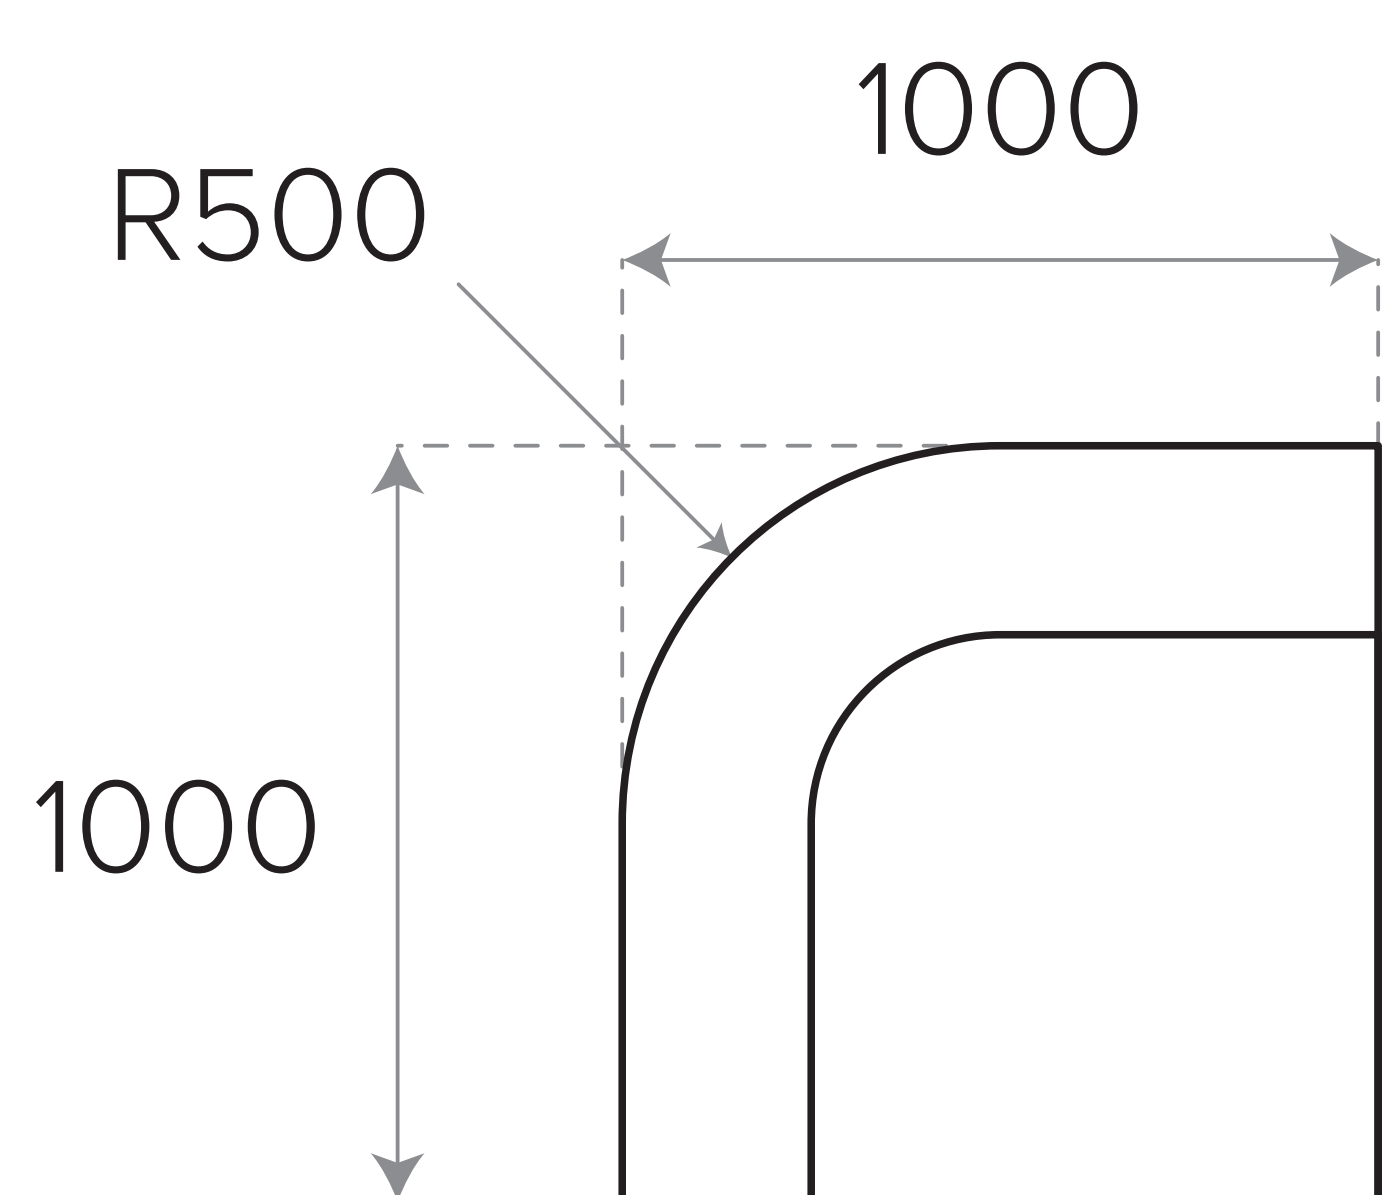

**Baley Semicircle
Large**
Code: BLYSC15

**Baley Semicircle
Extra Large**
Code: BLYSC17

**Baley 1 Seater
with Arms**
Code: BLY12

**Baley 2 Seater
with Arms**
Code: BLY22

**Baley 2.5
with Arms**
Code: BLY252

**Baley Concave 90°
Corner**
Code: BLYCRN

**Baley Convex 90°
Corner**
Code: BLYCRE

**Baley Side Profile
with Back
Elevation**

*Loose Back Cushion Sold Separately
**Higher Leg Options are also Available