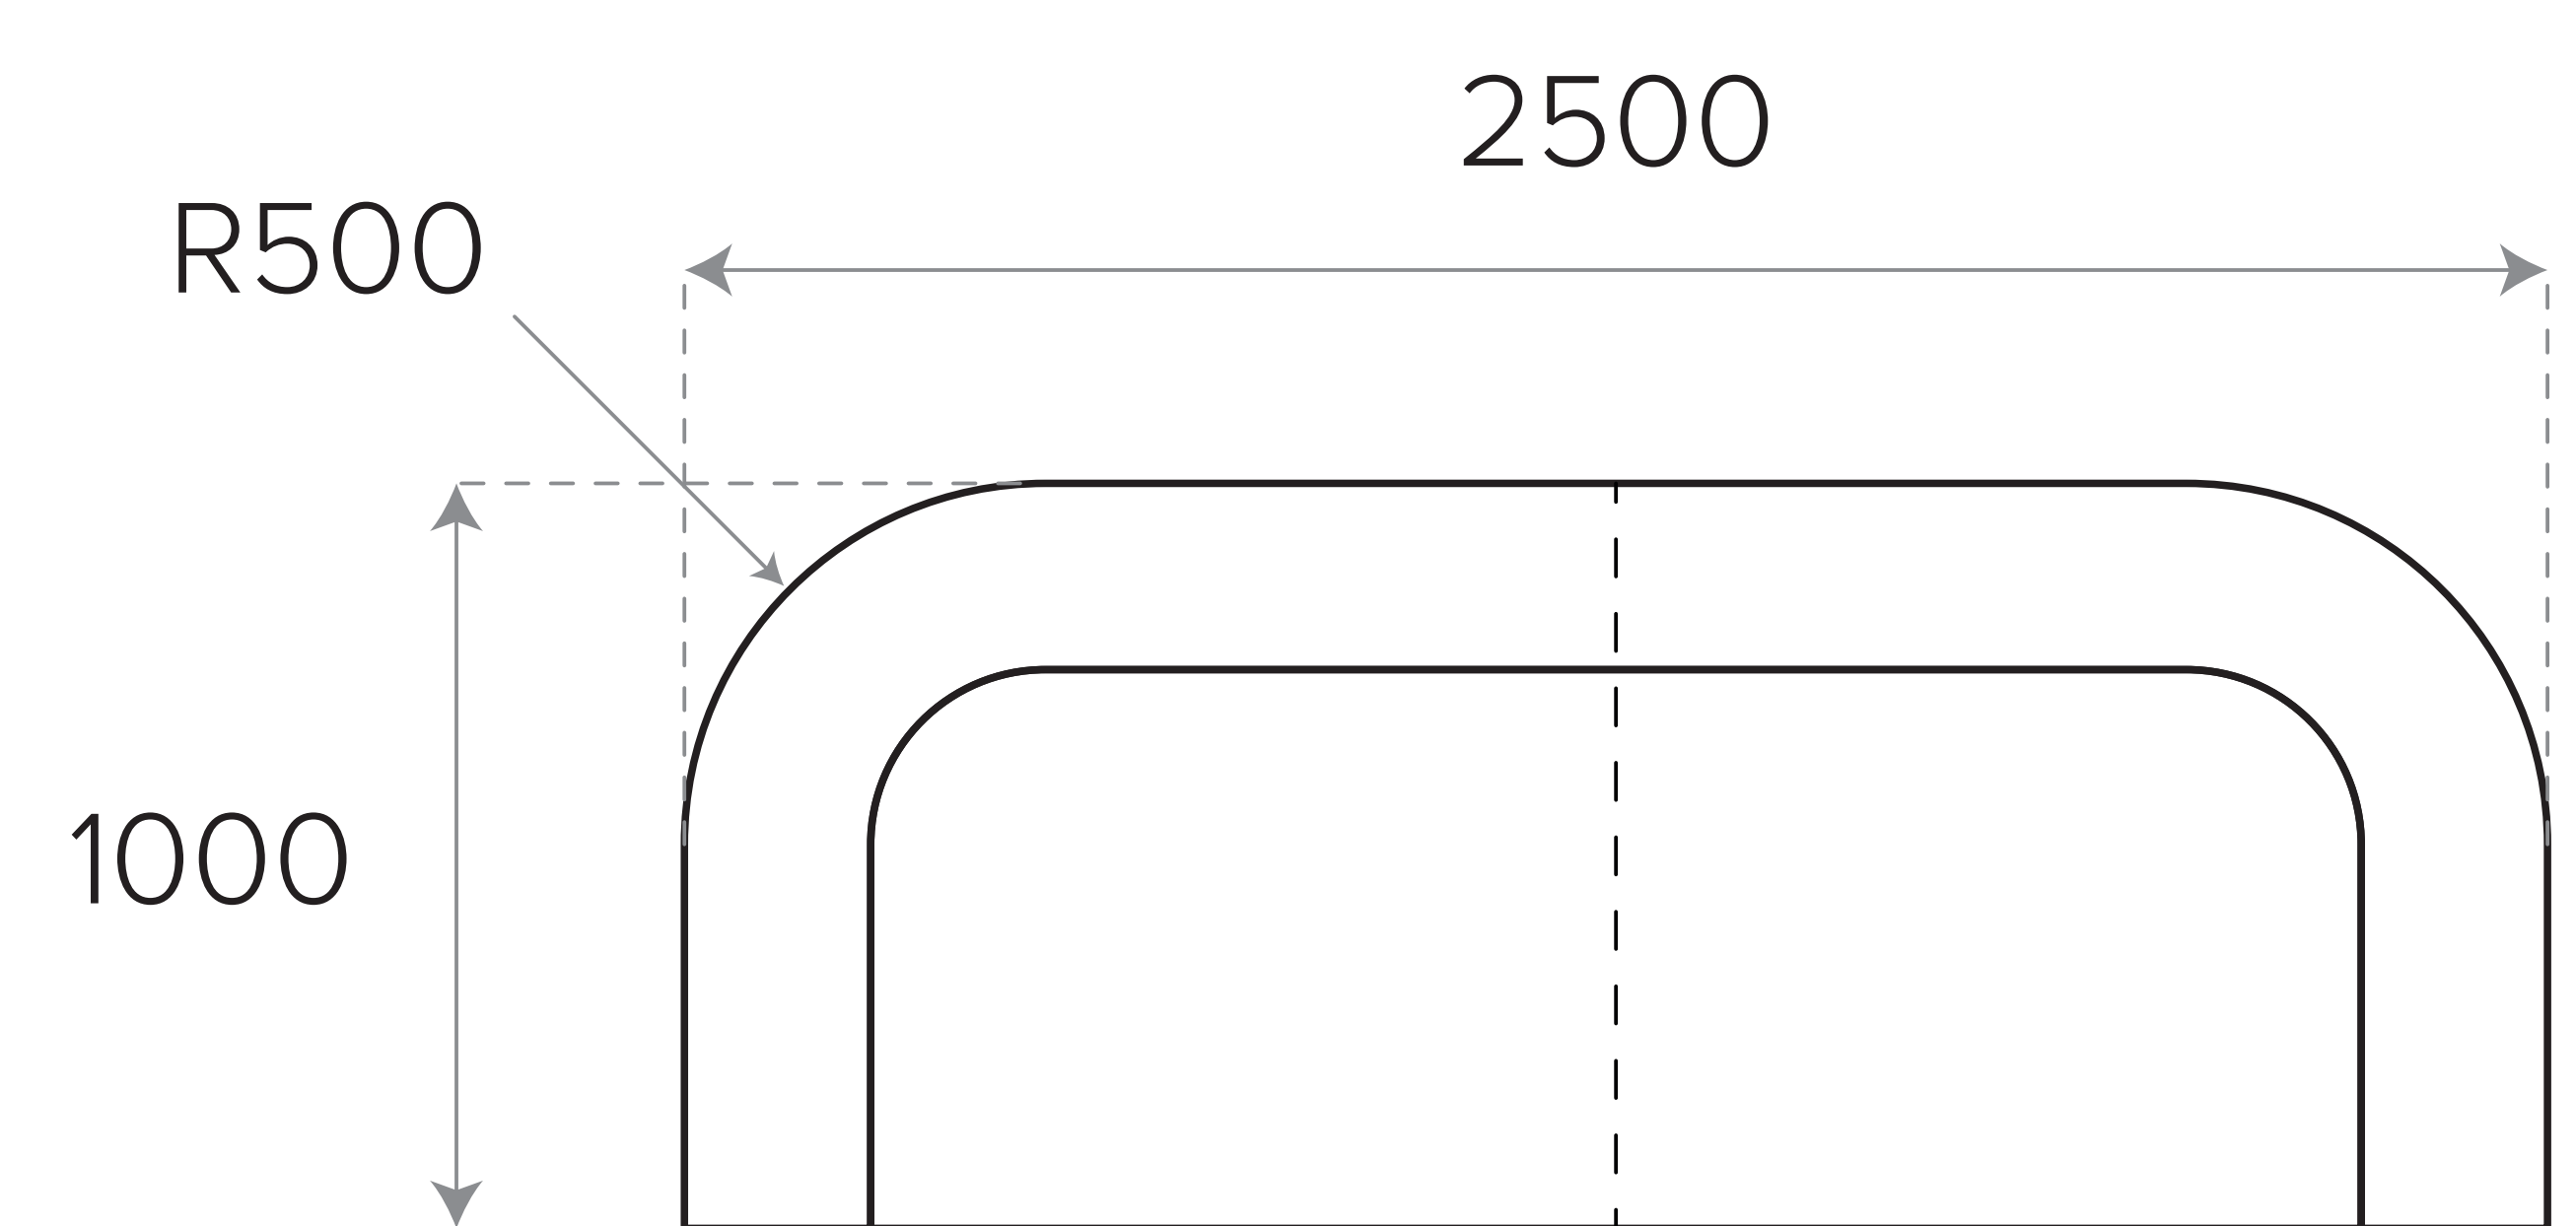

**Baley Semicircle
Large**
Code: BLYSC15

**Baley Semicircle
Extra Large**
Code: BLYSC17

**Baley 1 Seater
with Arms**
Code: BLY12

**Baley 2 Seater
with Arms**
Code: BLY22

**Baley 2.5
with Arms**
Code: BLY252

**Baley Concave 90°
Corner**
Code: BLYCRN

**Baley Convex 90°
Corner**
Code: BLYCRE

**Baley Side Profile
with Back
Elevation**

*Loose Back Cushion Sold Separately
**Higher Leg Options are also Available