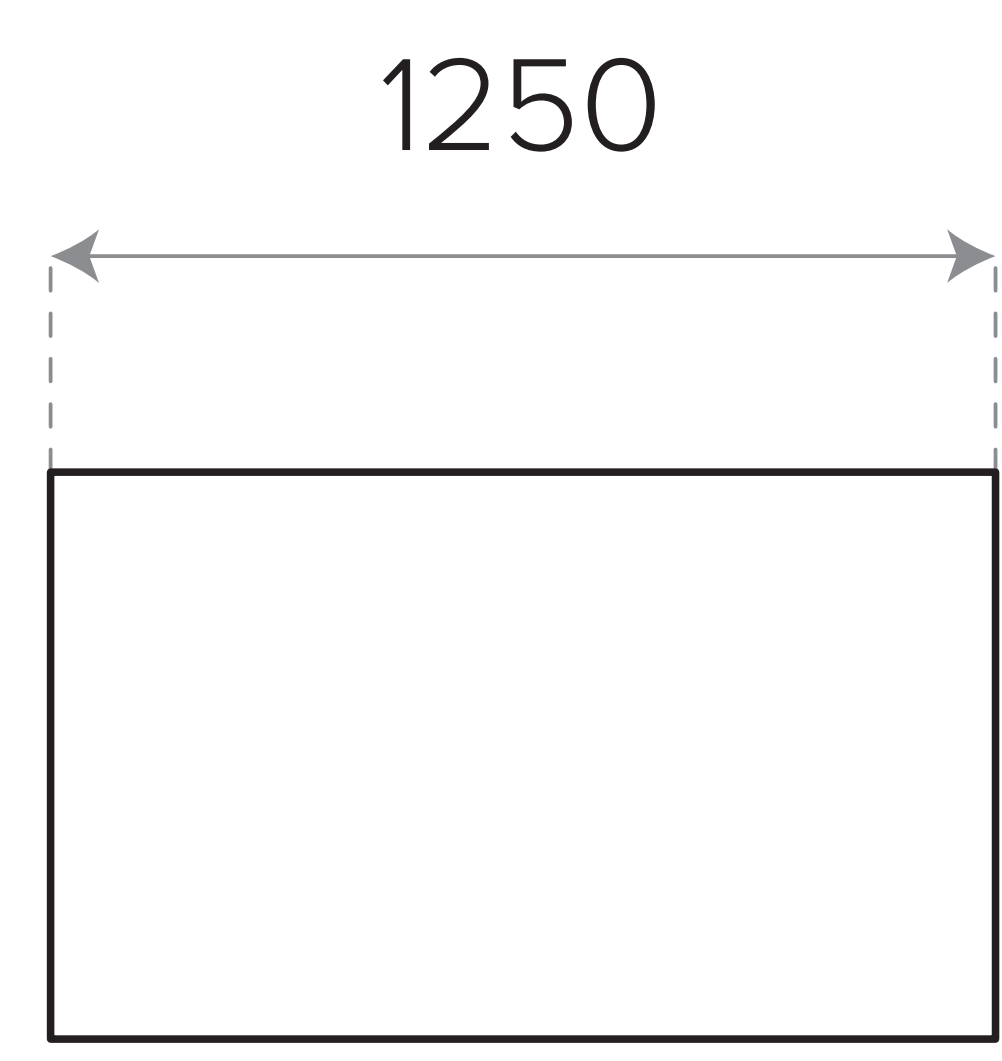

Scale 1:10

Baley Collection

fineseat

**Baley 1 Seater
no Arms**
Code: BLY10

**Baley 2 Seater
no Arms**
Code: BLY20

**Baley 2.5 Seater
no Arms**
Code: BLY250

**Baley 3 Seater
no Arms**
Code: BLY30

**Baley 1 Seater
Ottoman**
Code: BYLO10

**Baley 2 Seater
Ottoman**
Code: BLYO20

**Baley 2.5 Seater
Ottoman**
Code: BYLO250

**Baley 3 Seater
Ottoman**
Code: BYLO30

**Baley Semicircle
Small**
Code: BLYSC10

**Baley Semicircle
Medium**
Code: BLYSC12

**Baley Semicircle
Large**
Code: BLYSC15

**Baley Semicircle
Extra Large**
Code: BLYSC17

**Baley 1 Seater
with Arms**
Code: BLY12

**Baley 2 Seater
with Arms**
Code: BLY22

**Baley 2.5
with Arms**
Code: BLY252