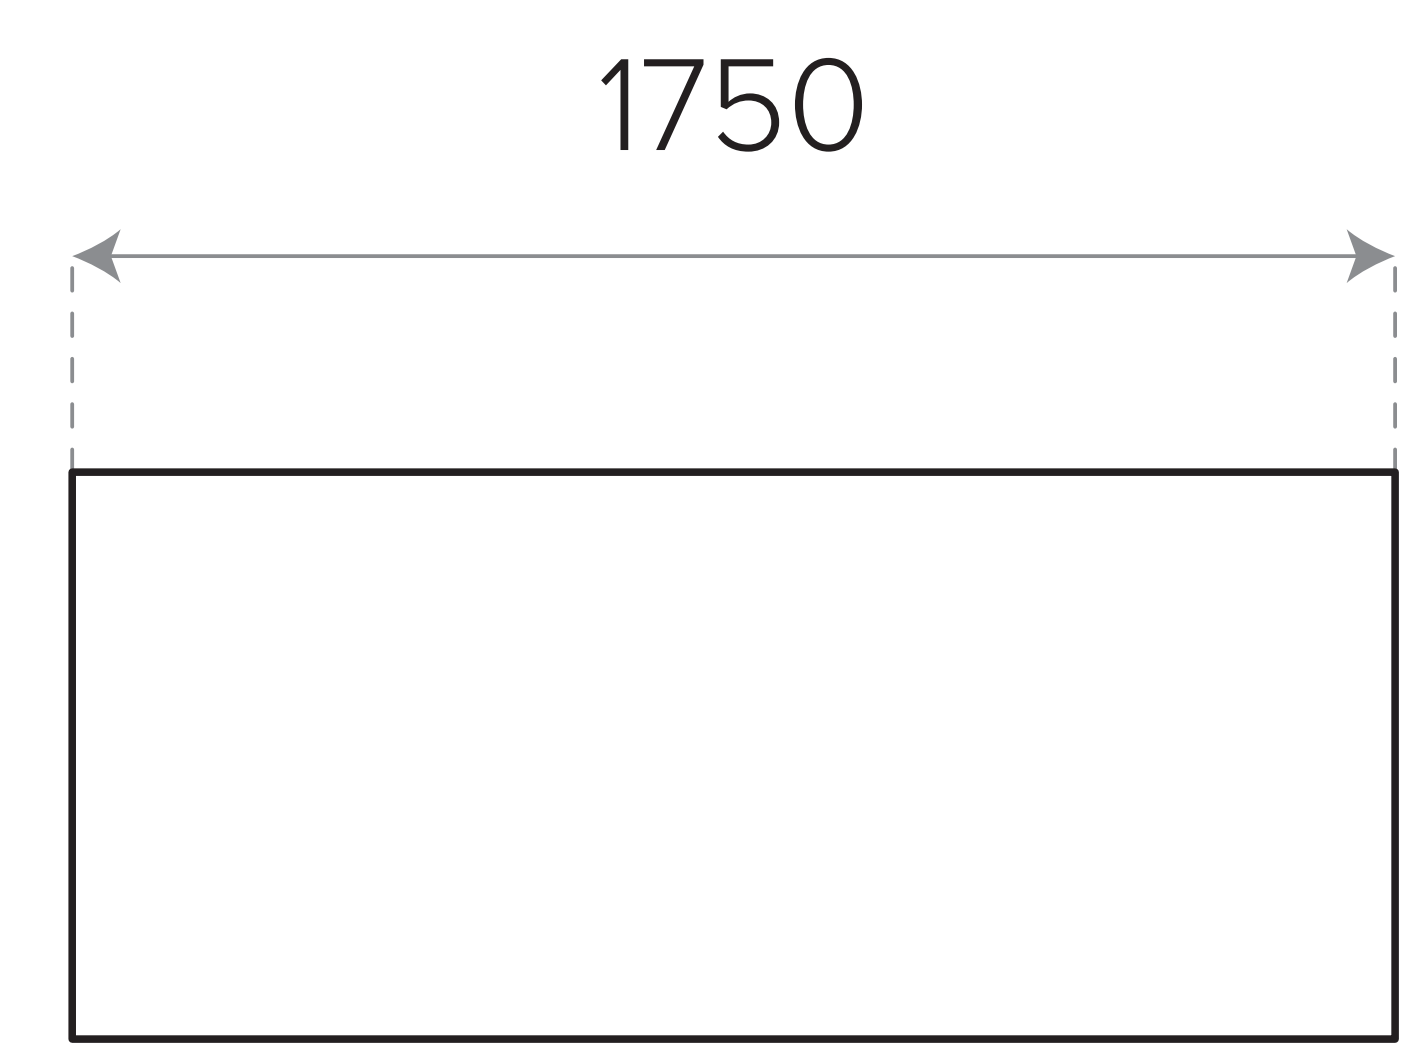

Scale 1:10

Baley Collection

fineseat

**Baley 1 Seater
no Arms**
Code: BLY10

**Baley 2 Seater
no Arms**
Code: BLY20

**Baley 2.5 Seater
no Arms**
Code: BLY250

**Baley 3 Seater
no Arms**
Code: BLY30

**Baley 1 Seater
Ottoman**
Code: BYLO10

**Baley 2 Seater
Ottoman**
Code: BLYO20

**Baley 2.5 Seater
Ottoman**
Code: BYLO250

**Baley 3 Seater
Ottoman**
Code: BYLO30

**Baley Semicircle
Small**
Code: BLYSC10

**Baley Semicircle
Medium**
Code: BLYSC12