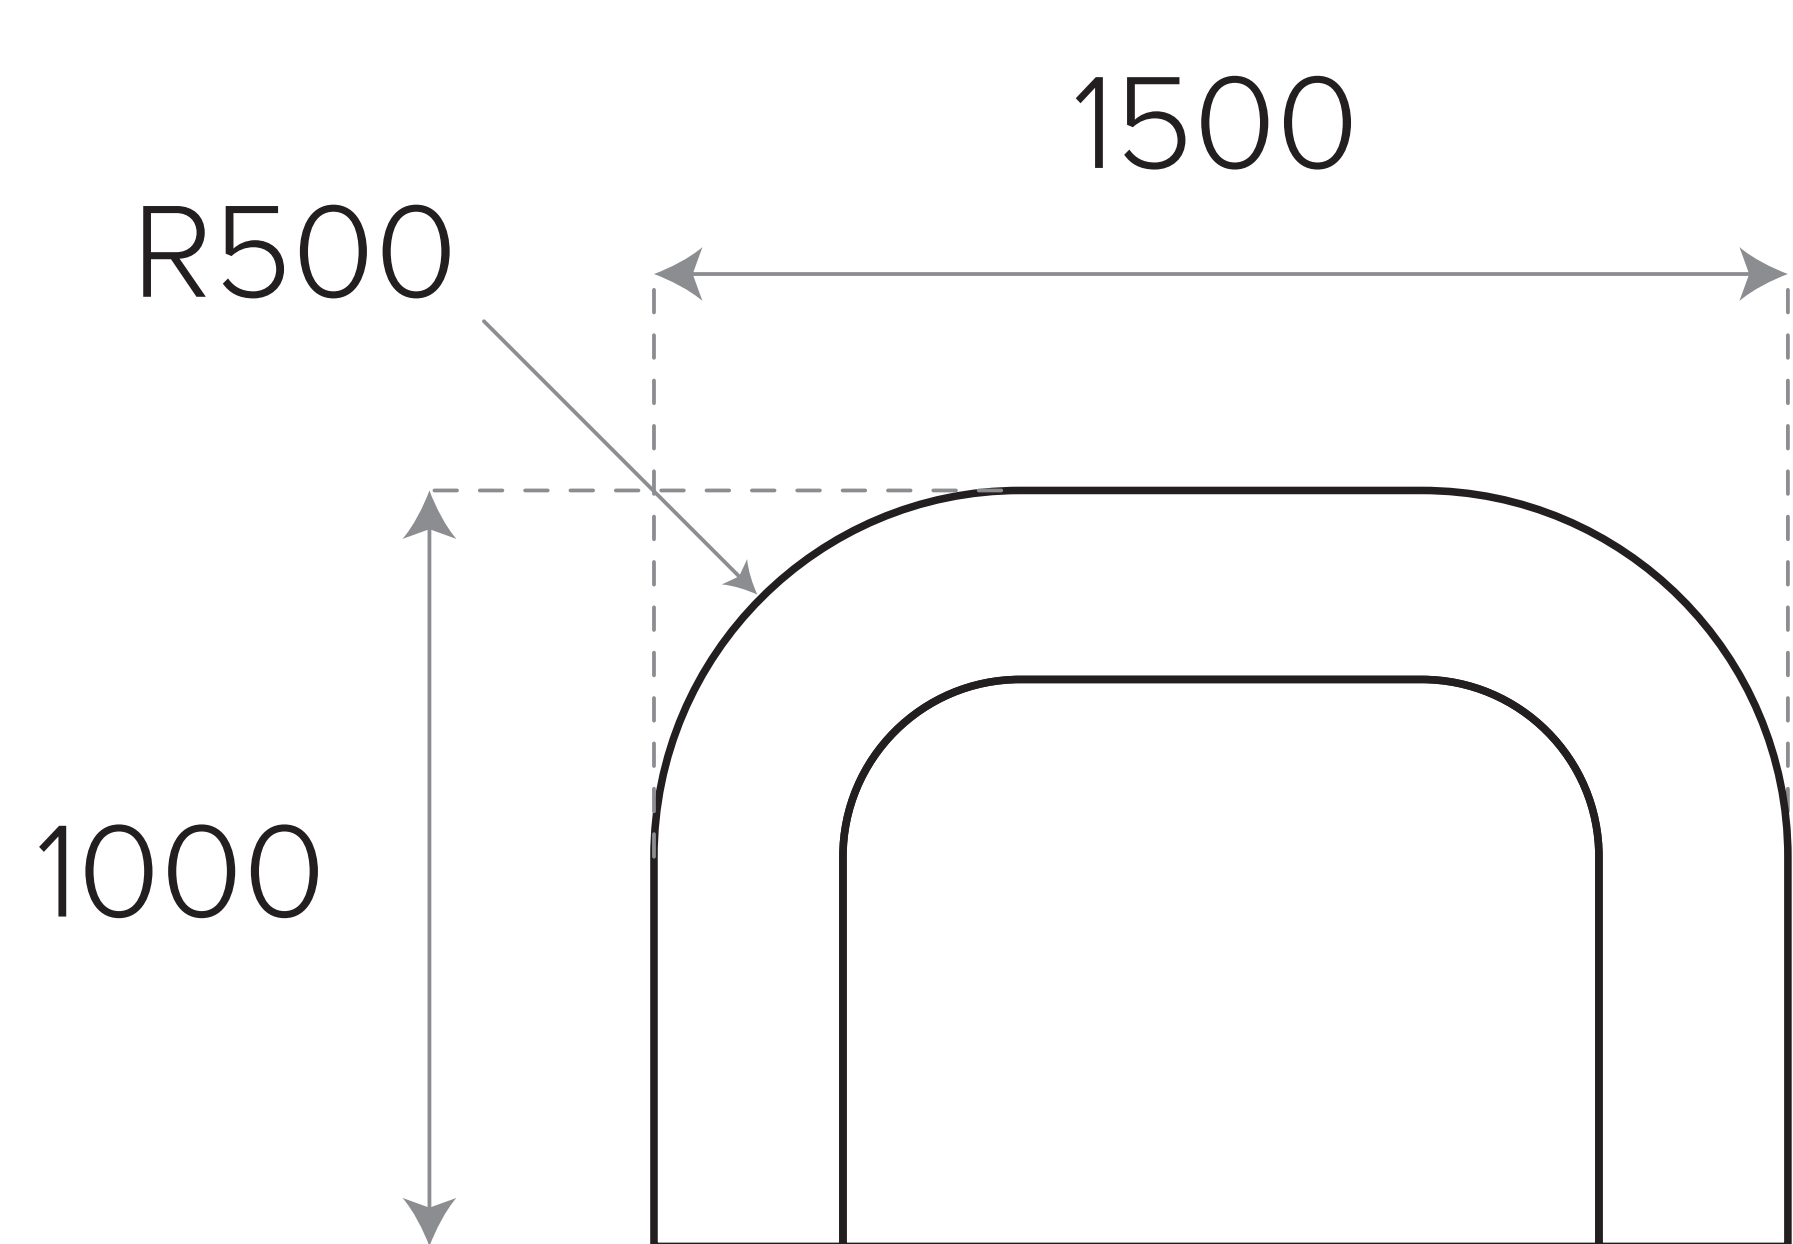

Scale 1:10

Baley Collection

fineseat

**Baley 1 Seater
no Arms**
Code: BLY10

**Baley 2 Seater
no Arms**
Code: BLY20

**Baley 2.5 Seater
no Arms**
Code: BLY250

**Baley 3 Seater
no Arms**
Code: BLY30

**Baley 1 Seater
Ottoman**
Code: BYLO10

**Baley 2 Seater
Ottoman**
Code: BLYO20

**Baley 2.5 Seater
Ottoman**
Code: BYLO250

**Baley 3 Seater
Ottoman**
Code: BYLO30

**Baley Semicircle
Small**
Code: BLYSC10

**Baley Semicircle
Medium**
Code: BLYSC12

**Baley Semicircle
Large**
Code: BLYSC15

**Baley Semicircle
Extra Large**
Code: BLYSC17

**Baley 1 Seater
with Arms**
Code: BLY12

**Baley 2 Seater
with Arms**
Code: BLY22

**Baley 2.5
with Arms**
Code: BLY252

**Baley Concave 90°
Corner**
Code: BLYCRN

**Baley Convex 90°
Corner**
Code: BLYCRE

**Baley Side Profile
with Back
Elevation**

*Loose Back Cushion Sold Separately
**Higher Leg Options are also Available