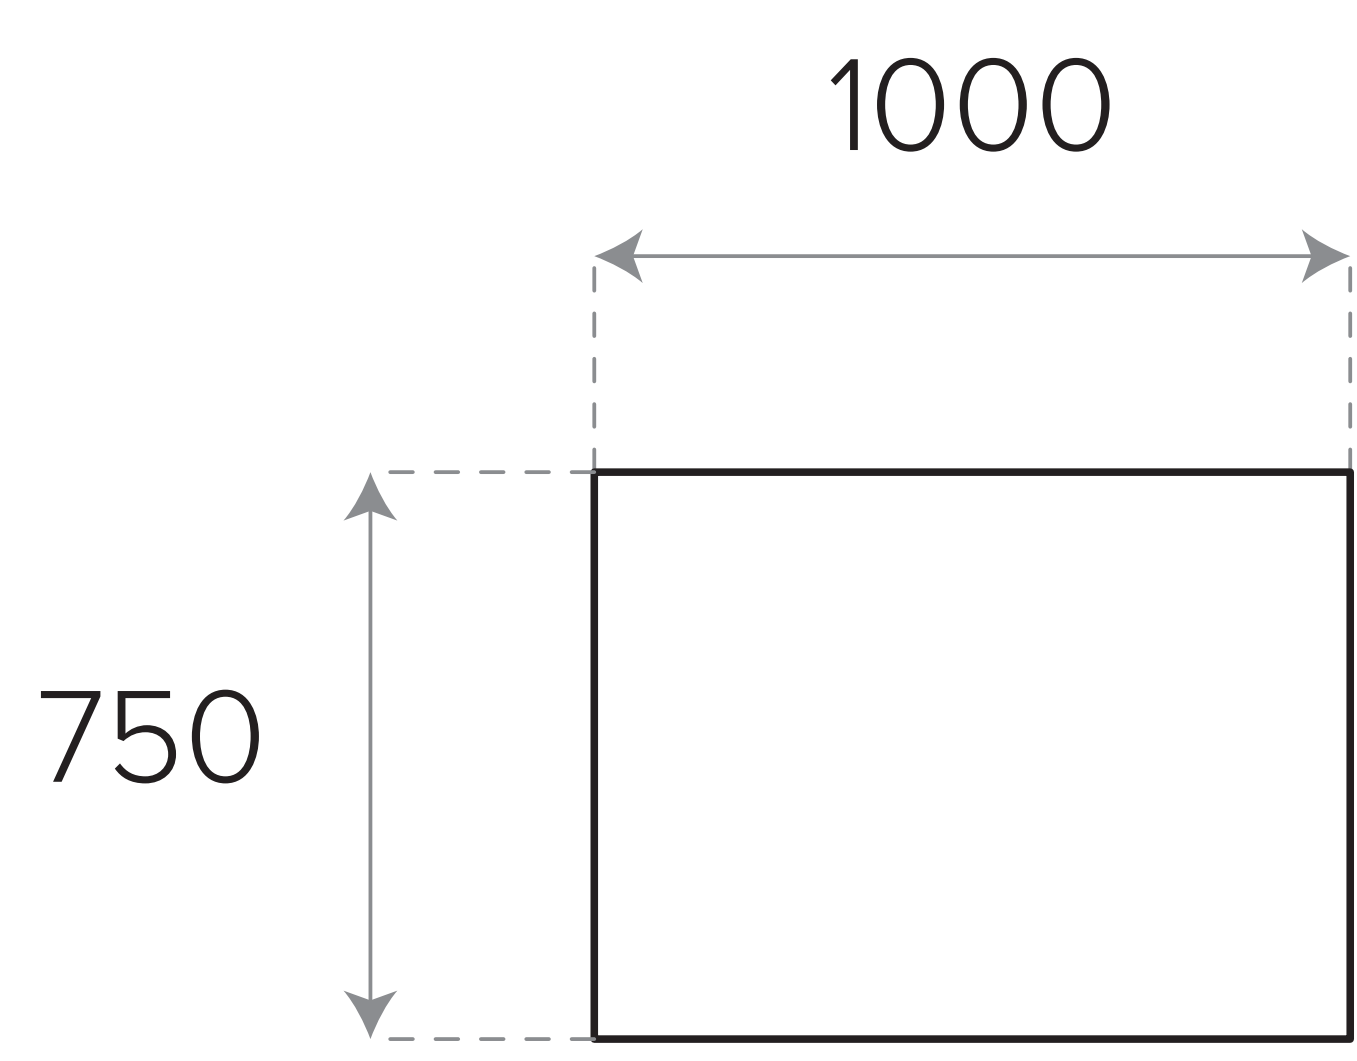

Scale 1:10

Baley Collection

fineseat

**Baley 1 Seater
no Arms**
Code: BLY10

**Baley 2 Seater
no Arms**
Code: BLY20

**Baley 2.5 Seater
no Arms**
Code: BLY250

**Baley 3 Seater
no Arms**
Code: BLY30

**Baley 1 Seater
Ottoman**
Code: BYLO10

**Baley 2 Seater
Ottoman**
Code: BLYO20

**Baley 2.5 Seater
Ottoman**
Code: BYLO250

**Baley 3 Seater
Ottoman**
Code: BYLO30

**Baley Semicircle
Small**
Code: BLYSC10

**Baley Semicircle
Medium**
Code: BLYSC12

**Baley Semicircle
Large**
Code: BLYSC15

**Baley Semicircle
Extra Large**
Code: BLYSC17

**Baley 1 Seater
with Arms**
Code: BLY12

**Baley 2 Seater
with Arms**
Code: BLY22

**Baley 2.5
with Arms**
Code: BLY252