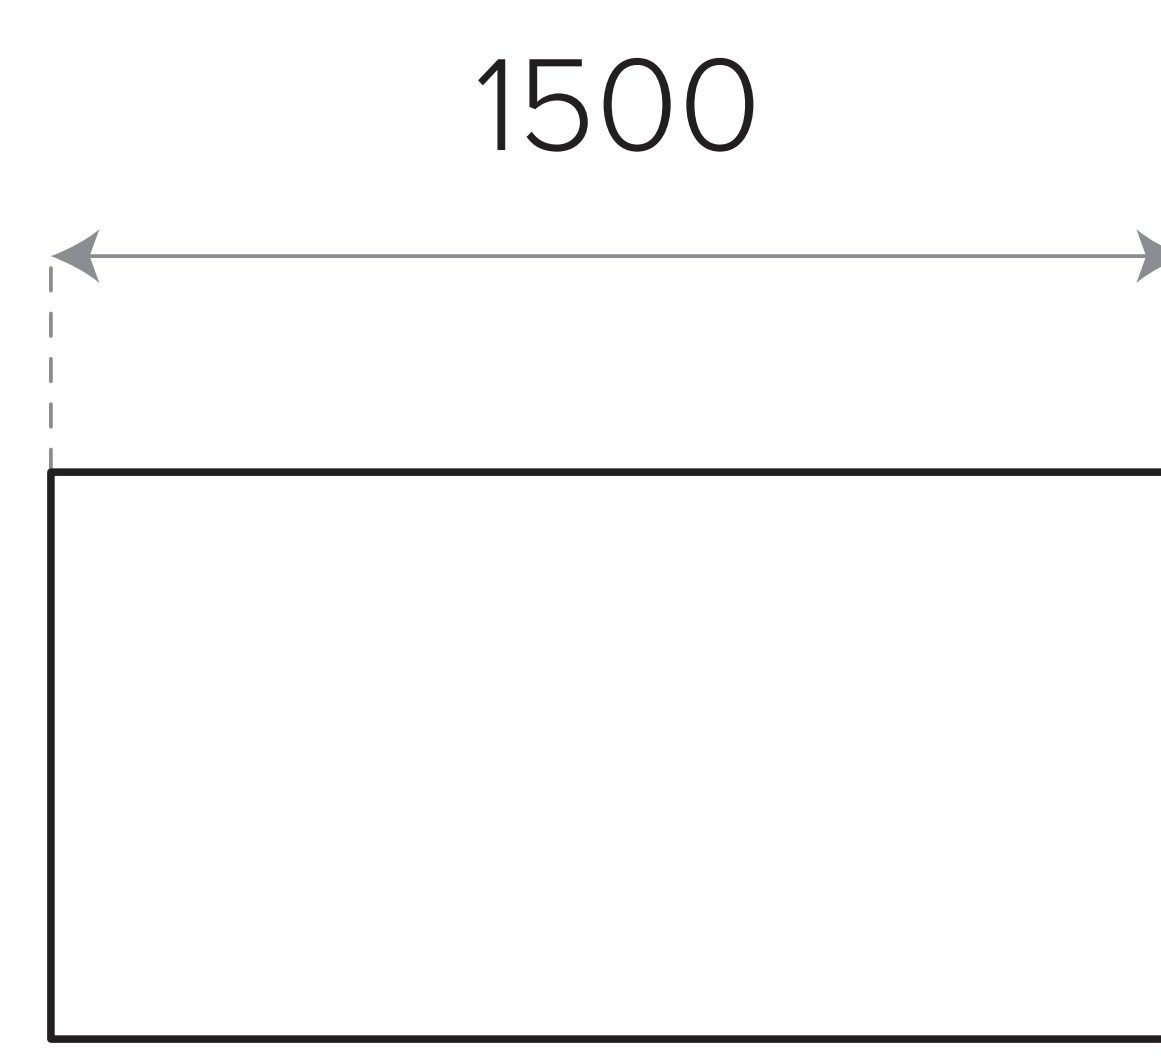

Scale 1:10

Baley Collection

fineseat

**Baley 1 Seater
no Arms**
Code: BLY10

**Baley 2 Seater
no Arms**
Code: BLY20

**Baley 2.5 Seater
no Arms**
Code: BLY250

**Baley 3 Seater
no Arms**
Code: BLY30

**Baley 1 Seater
Ottoman**
Code: BYLO10

**Baley 2 Seater
Ottoman**
Code: BLYO20

**Baley 2.5 Seater
Ottoman**
Code: BYLO250

**Baley 3 Seater
Ottoman**
Code: BYLO30

**Baley Semicircle
Small**
Code: BLYSC10

**Baley Semicircle
Medium**
Code: BLYSC12