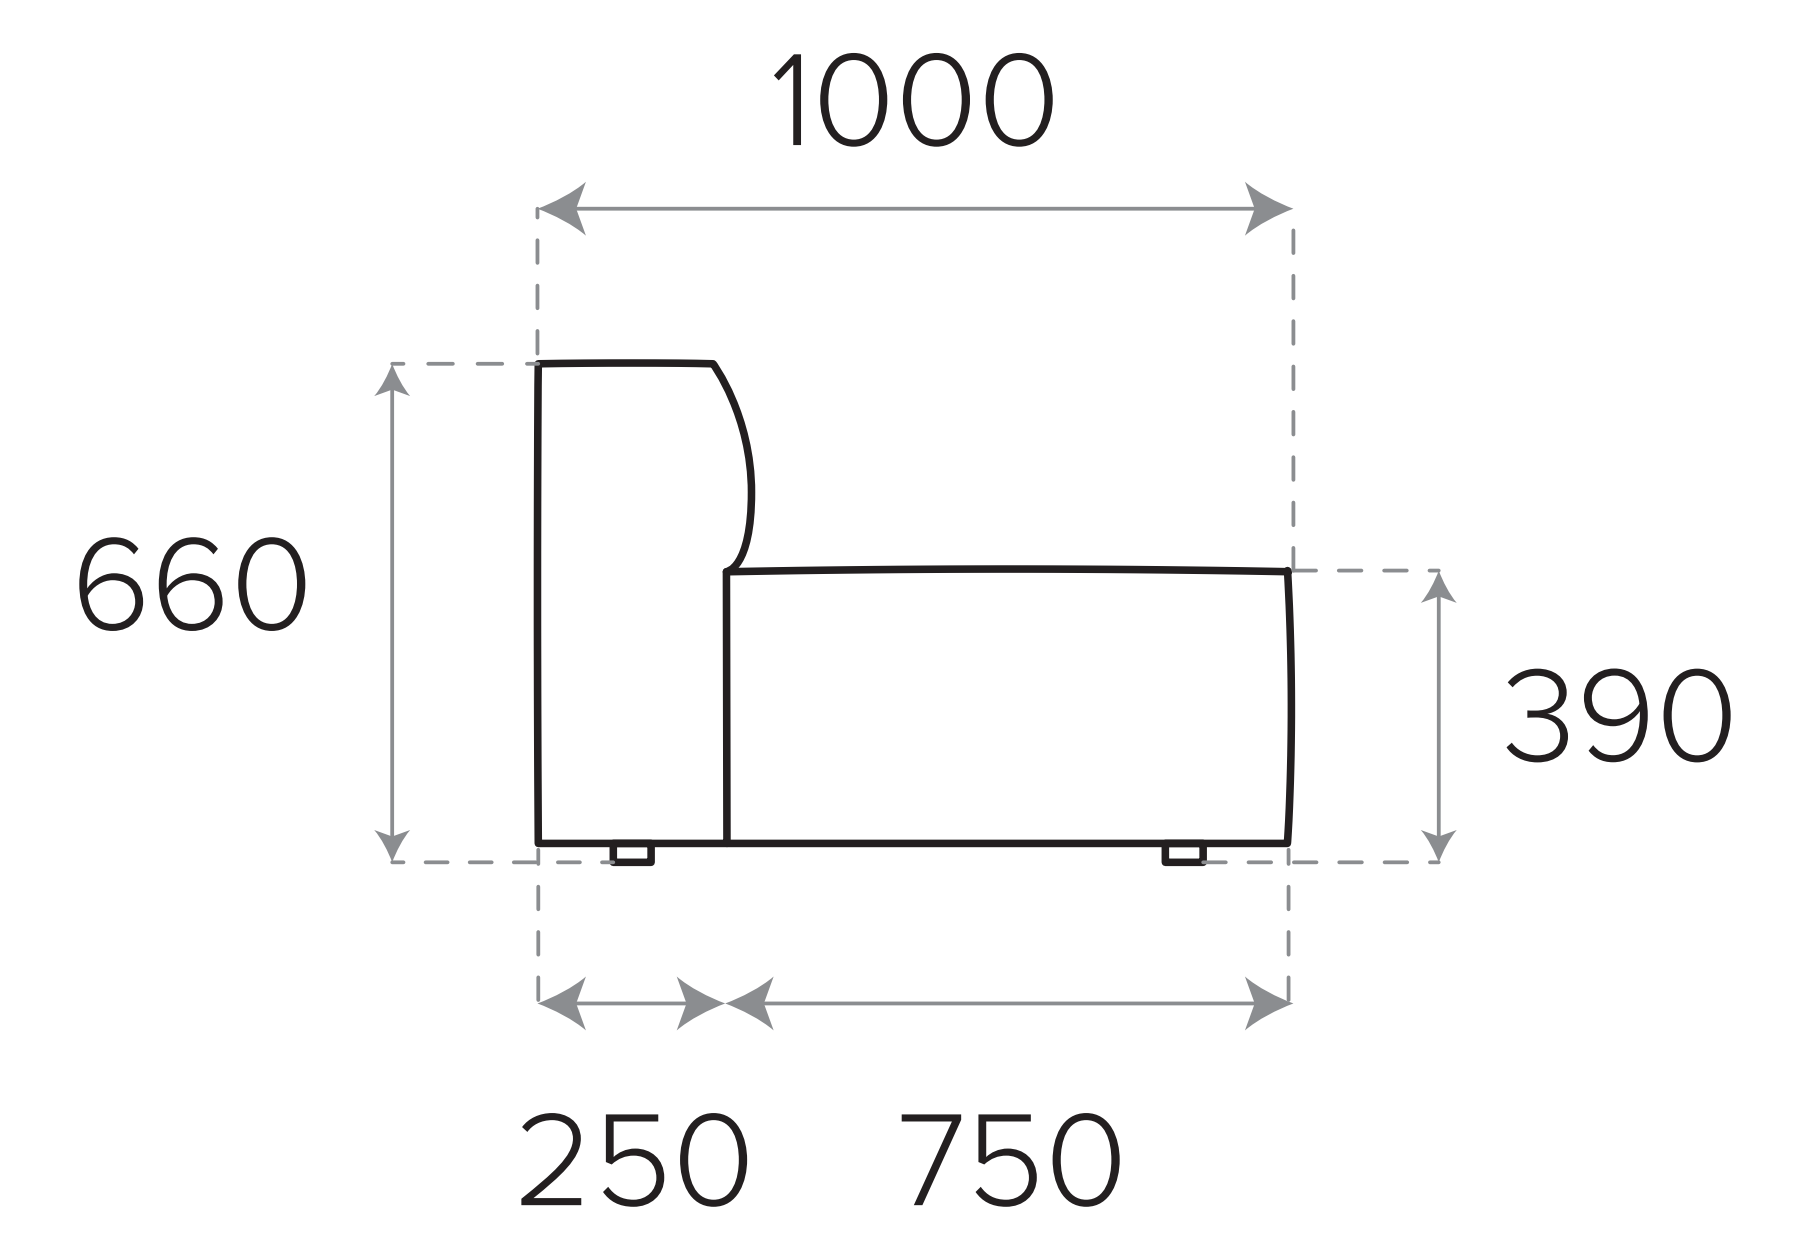

**Baley 2 Seater
Ottoman**
Code: BLYO20

**Baley 2.5 Seater
Ottoman**
Code: BYLO250

**Baley 3 Seater
Ottoman**
Code: BYLO30

**Baley Semicircle
Small**
Code: BLYSC10

**Baley Semicircle
Medium**
Code: BLYSC12

**Baley Semicircle
Large**
Code: BLYSC15

**Baley Semicircle
Extra Large**
Code: BLYSC17

**Baley 1 Seater
with Arms**
Code: BLY12

**Baley 2 Seater
with Arms**
Code: BLY22

**Baley 2.5
with Arms**
Code: BLY252

**Baley Concave 90°
Corner**
Code: BLYCRN

**Baley Convex 90°
Corner**
Code: BLYCRE

**Baley Side Profile
with Back
Elevation**

*Loose Back Cushion Sold Separately
**Higher Leg Options are also Available