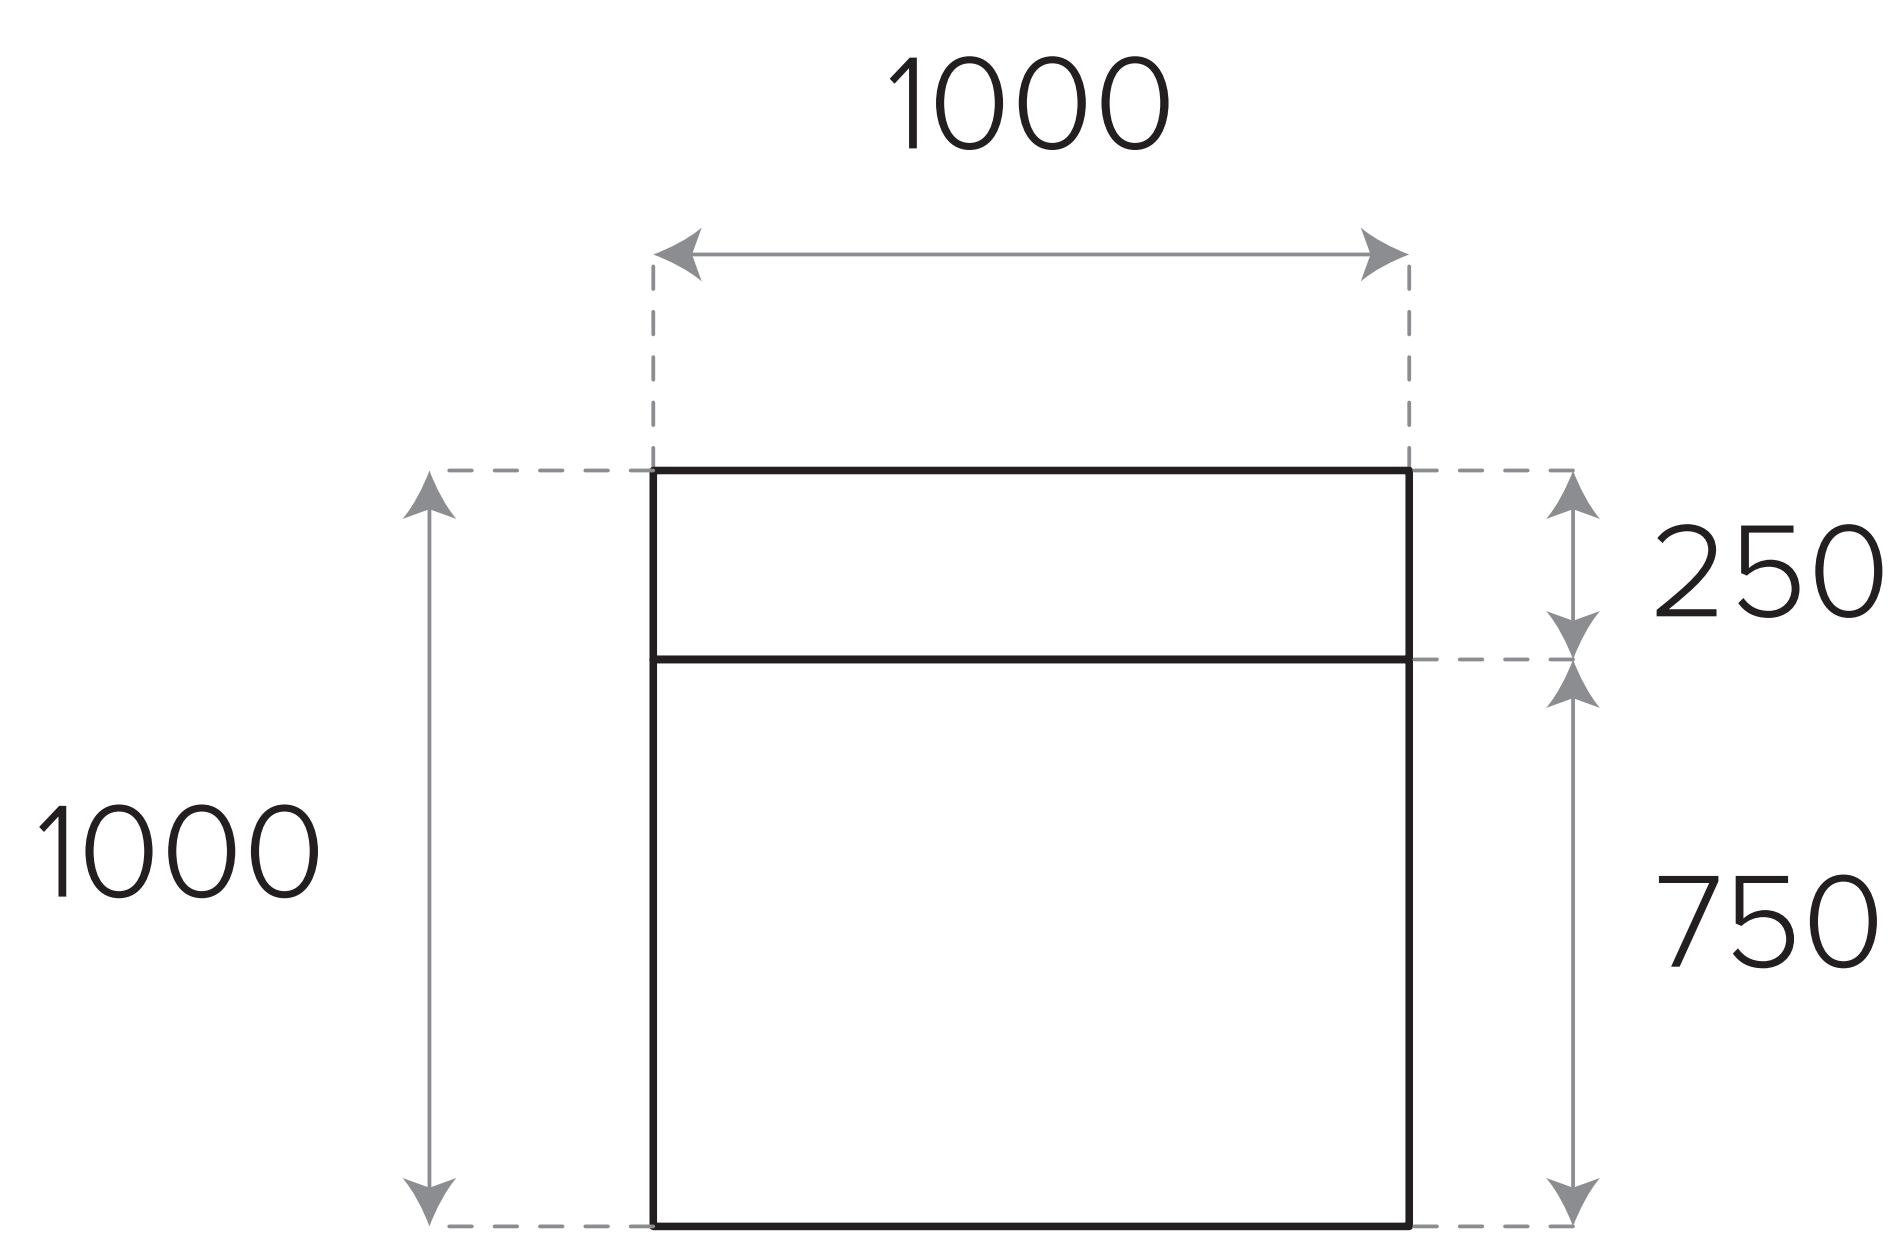

Scale 1:10

Baley Collection

fineseat

**Baley 1 Seater
no Arms**
Code: BLY10

**Baley 2 Seater
no Arms**
Code: BLY20

**Baley 2.5 Seater
no Arms**
Code: BLY250

**Baley 3 Seater
no Arms**
Code: BLY30

**Baley 1 Seater
Ottoman**
Code: BYLO10

**Baley 2 Seater
Ottoman**
Code: BLYO20

**Baley 2.5 Seater
Ottoman**
Code: BYLO250

**Baley 3 Seater
Ottoman**
Code: BYLO30

**Baley Semicircle
Small**
Code: BLYSC10

**Baley Semicircle
Medium**
Code: BLYSC12

**Baley Semicircle
Large**
Code: BLYSC15

**Baley Semicircle
Extra Large**
Code: BLYSC17

**Baley 1 Seater
with Arms**
Code: BLY12

**Baley 2 Seater
with Arms**
Code: BLY22

**Baley 2.5
with Arms**
Code: BLY252

**Baley Concave 90°
Corner**
Code: BLYCRN

**Baley Convex 90°
Corner**
Code: BLYCRE

**Baley Side Profile
with Back
Elevation**

*Loose Back Cushion Sold Separately
**Higher Leg Options are also Available