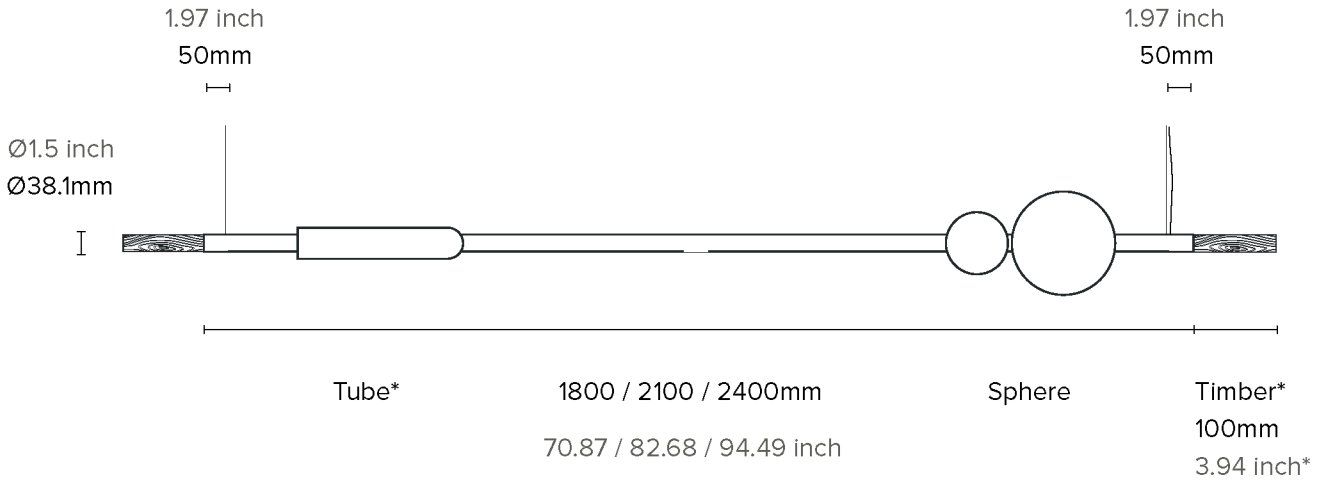

COMET

COM_PEN_23V1

ILANEL

Comet, is a single trail of light that shoots across space and is often seen with a glowing nucleus. It features a slotted tube that casts dimmable light and is adorned with unique choices of hand-blown glass beads. The Comet comes with matching metal ends or with the option of feature timber ends.

*Optional

TYPE

Pendant

MODEL

COM180 (1800mm)

COM210 (2100mm)

COM240 (2400mm)

Reference model number upon enquiry

DIMENSIONS

Ø38.1mm Brass Tube Lengths

1800mm

2100mm

2400mm

Glass Beads

Sphere: Ø150mm / Ø250mm

Tube* (option) : Ø75mm x 350mm

CORD

2m Coaxial with suspension cable

Longer lengths available upon request.

WEIGHT

COM180: 3.0kg

COM210: 3.5 kg

COM2400: 5.0kg

Weight of brass without accessories