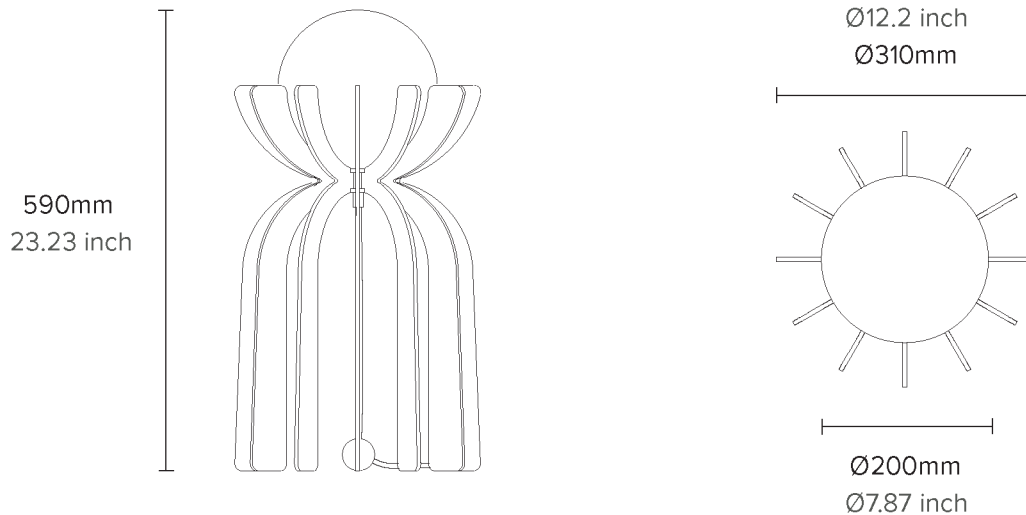

STELLA

STL_LAM_23V1

ILANEL

TYPE

Floor Lamp

MATERIAL

Aluminium, Hand-blown Glass, Brass

WEIGHT

16.0kg

MODEL

STL-200F

LIGHT SOURCE

E27, Max 10W

Light bulb not supplied unless requested

CERTIFICATION

ETL/UL upon request for North America

DIMENSIONS

Ø310mm x 600mm

Glass Sphere: Ø200mm

CORD

2m Cotton Braided with In-Line Switch and AS/NZS Plug

Other standard plugs on enquiry

WARRANTY

3 years residential

2 years commercial