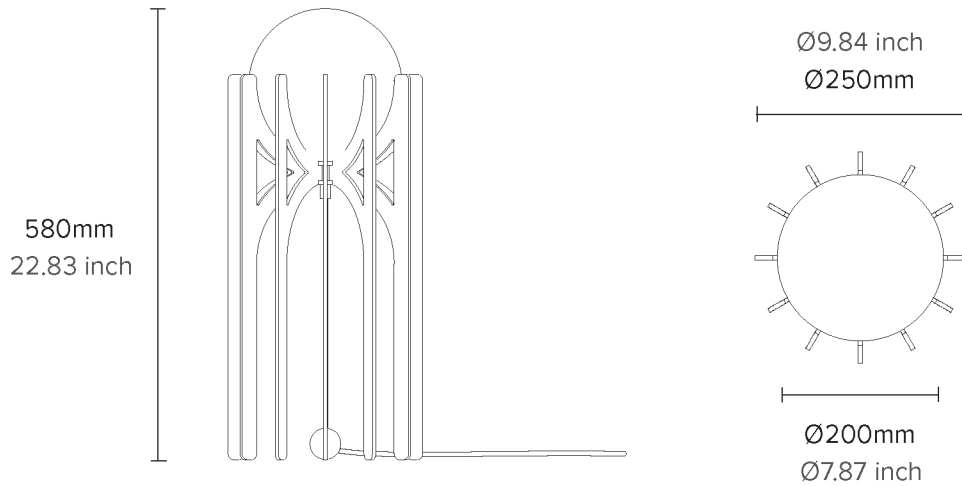

STELLA

STL_LAM_23V1

ILANEL

TYPE

Table Lamp

MATERIAL

Aluminium, Hand-blown Glass, Brass

WEIGHT

13.0kg

MODEL

STL-200T

LIGHT SOURCE

E27, Max 10W

Light bulb not supplied unless requested

CERTIFICATION

ETL/UL upon request for North America

DIMENSIONS

Ø250mm x 580mm

Glass Sphere: Ø200mm

CORD

2m Cotton Braided with In-Line Switch and AS/NZS Plug

Other standard plugs on enquiry

WARRANTY

3 years residential

2 years commercial