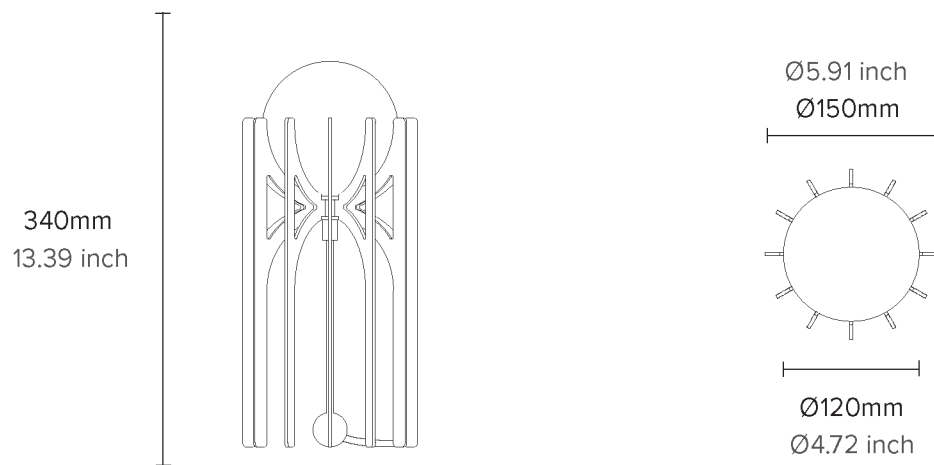

STELLA

STL_LAM_23V1

ILANEL

TYPE

Table Lamp

MATERIAL

Aluminium, Hand-blown Glass, Brass

WEIGHT

3.5kg

MODEL

STL-120T

LIGHT SOURCE

E27, Max 10W

Light bulb not supplied unless requested

CERTIFICATION

ETL/UL upon request for North America

DIMENSIONS

Ø150mm x 340mm

Glass Sphere: Ø120mm

CORD

2m Cotton Braided with In-Line Switch and AS/NZS Plug

Other standard plugs on enquiry

WARRANTY

3 years residential

2 years commercial