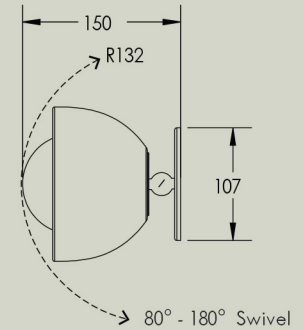

Side view

Finishes