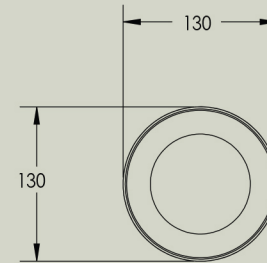

Terra 0 Short Articulating

The Terra 0 Short Articulating Light features a singular domed ceramic fitting creating a controlled light source. The light is both directional and functional.

Details

Size (mm)	130Ø x 150d
Glass shade	95mm
Lamp base	G9 push fit
Lamp	220-280V 5W 3000K 370lm LED 100-130V 4.5W 3000K 450lm LED
Voltage	220-280V or 100-130V
Dimmable	Lamp included is compatible with most brand name dimmers
Weight	Under 1kg
IP	IP20 or IP44
Certification	CE UK CA
Note 1	Articulation joint moves in one direction only
Note 2	Flat blade screwdriver required to fix light angle
Note 3	Light fixture can be installed on both walls and ceilings
Note 4	Ceramic pigments are mixed by hand and can vary up to 5% in colour tone and depth

Front view