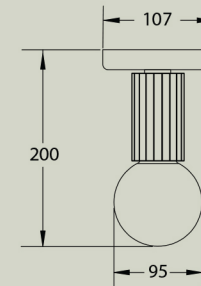

Attalos Ceiling

The Attalos Ceiling Light is a classical and sculptural LED light machined from solid brass featuring a delicate frosted globe and a brass cover. Designed to complement the Attalos suite of products.

Details

Plaster Ceiling Size (mm)	190h x 95w x 95d
Junction Box Size (mm)	200h x 107w x 107d
Glass shade	95mm
Lamp base	G9 push fit
Lamp	5W 3000K 500lm LED Lamp included
Voltage	220-280V or 100-130V
Dimmable	Lamp included is compatible with most brand name dimmers
Weight	Under 2kgs
IP	IP44
Certification	CE UK CA
Note 1	Please select appropriate mounting method for your install application
Note 2	Lights are machined from solid brass which will naturally patina over time
Note 3	Please wear gloves during installation

Finishes

Brass

Brushed
Black
Aluminium

Clear
Frosted
Glass

Front view, Plaster Ceiling

Side view, Plaster Ceiling

Deep Base Junction Box

Slim Base Junction Box