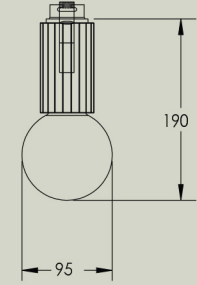

Attalos Ceiling

The Attalos Ceiling Light is a classical and sculptural LED light machined from solid brass featuring a delicate frosted globe and a brass cover. Designed to complement the Attalos suite of products.

Details

Plaster Ceiling Size (mm)	190h x 95w x 95d
Junction Box Size (mm)	200h x 107w x 107d
Glass shade	95mm
Lamp base	G9 push fit
Lamp	5W 3000K 500lm LED Lamp included
Voltage	220-280V or 100-130V
Dimmable	Lamp included is compatible with most brand name dimmers
Weight	Under 2kgs
IP	IP44
Certification	CE UK CA
Note 1	Please select appropriate mounting method for your install application
Note 2	Lights are machined from solid brass which will naturally patina over time
Note 3	Please wear gloves during installation

Finishes

Brass

Brushed
Black
Aluminium

Clear
Frosted
Glass

Front view, Plaster Ceiling

Side view, Plaster Ceiling

Deep Base Junction Box

Slim Base Junction Box