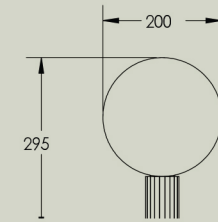

Attalos Table Light

The Attalos Table Light is a classical and sculptural led light machined from solid brass featuring a delicate frosted globe supported by a heavy weighted brass base. With its timeless architectural aesthetic, the Attalos Table Light has been designed to suit any style of interior.

Details

G95 Size (mm)	185h x 95w x 95d
G200 Size (mm)	295h x 200w x 200d
Glass shade	95mm or 200mm
Lamp base	G9 push fit
Lamp	2.5W 3000K 250lm LED Lamp included
Voltage	220-280V (100-130V available on request)
Dimmable	No
Weight	Under 2kgs
IP	IP20
Certification	CE UK CA
Note 1	White fabric flex with inline switch and plug
Note 2	Lights are machined from solid brass which will naturally patina over time

Front view G95

Side view G200

Finishes

Brass

Brushed
Black
Aluminium

Clear
Frosted
Glass