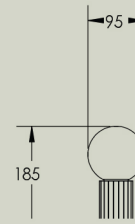

Attalos Table Light

The Attalos Table Light is a classical and sculptural led light machined from solid brass featuring a delicate frosted globe supported by a heavy weighted brass base. With its timeless architectural aesthetic, the Attalos Table Light has been designed to suit any style of interior.

Details

G95 Size (mm)	185h x 95w x 95d
G200 Size (mm)	295h x 200w x 200d
Glass shade	95mm or 200mm
Lamp base	G9 push fit
Lamp	2.5W 3000K 250lm LED | Lamp included
Voltage	220-280V (100-130V available on request)
Dimmable	No
Weight	Under 2kgs
IP	IP20
Certification	CE UK CA
Note 1	White fabric flex with inline switch and plug
Note 2	Lights are machined from solid brass which will naturally patina over time

Front view G95