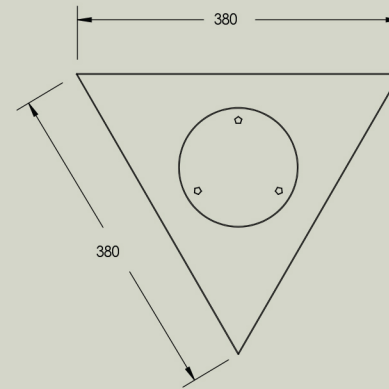

Bermuda Wall Light

The Bermuda range of wall lights is a contemporary lighting design available in three earthy marble hues – Moss, Plum and White Carrara. The equilateral form allows the wall light to be infinitely tessellated to create an impressive centrepiece installation both when in use and when switched off.

Details

Size (mm)	380w x 330h x 90d
Lamp base	G9 push fit
Lamp	2.5W 3000K 250lm LED | Lamp included
Voltage	220-280V or 100-130V
Dimmable	Lamp included is compatible with most brand name dimmers
Weight	Under 5kgs
IP	IP44
Certification	CE UK CA
Note 1	Light can be installed in any orientation
Note 2	Marble is a natural product and can vary in colour, tone and vein.

Finishes

Front view