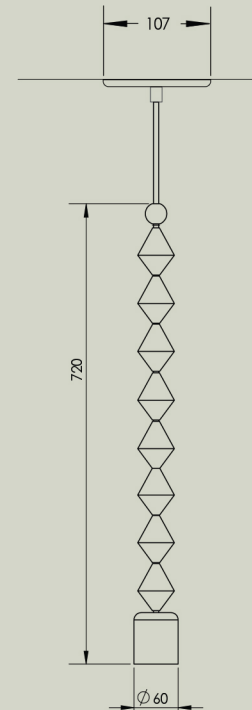

Bright Beads Alice Pendant

The Bright Beads range of pendant lights features various combinations of over-sized timber beads, made from a range of FSC approved timber species including walnut and oak.

Details

Size (mm)	720h x 60w x 60d
Lamp base	E27 Screw-in
Lamp	G95 Low wattage LED globe recommended, not included
Voltage	220-240V or 100-130V
Dimmable	Compatible with most brand name dimmers
Weight	Under 500g
IP	IP20
Certification	CE
Note 1	Globe not included
Note 2	Finished with a natural bees wax
Note 3	Wood is a natural product and can vary in colour and grain

Front view

Finishes