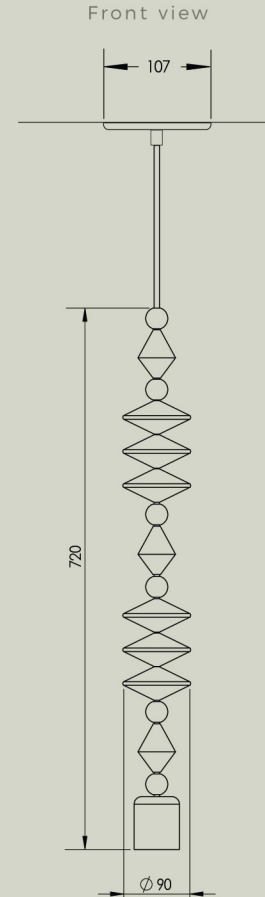

Bright Beads Art Pendant

The Bright Beads range of pendant lights features various combinations of over-sized timber beads, made from a range of FSC approved timber species including walnut and oak.

Details

Size (mm)	720h x 90w x 90d
Lamp base	E27 Screw-in
Lamp	G95 Low wattage LED globe recommended, not included
Voltage	220-240V or 100-130V
Dimmable	Compatible with most brand name dimmers
Weight	Under 500g
IP	IP20
Certification	CE
Note 1	Globe not included
Note 2	Finished with a natural bees wax
Note 3	Wood is a natural product and can vary in colour and grain

Finishes