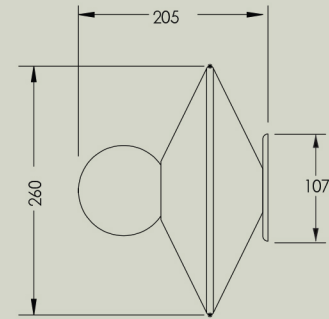

Bright Beads Disc Wall

Developed as an extension of the signature Bright Beads range, the Wall Disc light features an exaggerated beaded lamp holder and backplate.

Details

Size (mm)	260w x 205d x 260h
Glass shade	95mm
Lamp base	G9 push fit
Lamp	220-280V 5W 3000K 370lm LED 100-130V 4.5W 3000K 450lm LED
Voltage	220-280V or 100-130V
Dimmable	Lamp included is compatible with most brand name dimmers
Weight	Under 2kgs
IP	IP44
Certification	CE UK CA
Note 1	Do not over-tighten glass cover. Timber is prone to expanding & contracting and can cause glass to break from pressure
Note 2	Finished with a natural bees wax

Side view