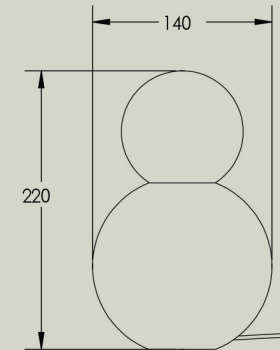

Bright Beads Sphere Table Light

Developed as an extension of the signature Bright Beads range, the Table Sphere features exaggerated beaded base. In the range, each of the beads are turned from the highest quality FSC certified timbers and topped with a frosted bulb.

Details

Size (mm)	140w x 140d x 220h
Glass shade	95mm
Lamp base	G9 push fit
Lamp	2.5W 3000K 250lm LED | Lamp included
Voltage	220-280V (100-130V available on request)
Dimmable	No
Weight	Under 2kgs
IP	IP20
Certification	CE UK CA
Note 1	Straw fabric flex with inline switch and plug
Note 2	Do not over-tighten glass cover. Timber is prone to expanding & contracting and can cause glass to break from pressure
Note 3	Finished with a natural bees wax
Note 4	Wood is a natural product and can vary in colour and grain

Front view