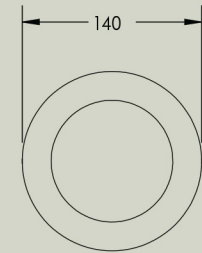

Top view

Finishes