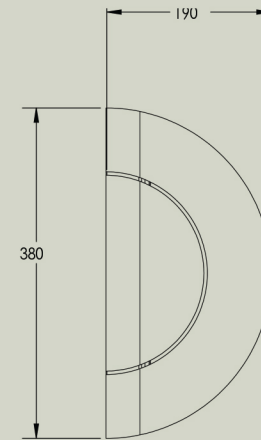

Furl Circle Wall Light

The Furl Circle Wall Light emits a diffused light from the open edges as well as through a laser-cut incision that references the original shape of the metal sheet. The result is a fixture that not only creates an ambient light but is also an eye-catching wall feature that becomes a considered element in any interior or exterior scheme.

Details

Size (mm)	380h x 190w x 70-80d
Lamp base	LED Tube Strip with heat sink & PVC diffuser
Lamp	7W 3000K 450lm LED | Lamp included
Voltage	DC12V
Dimmable	No | Dimmable driver available on request
Weight - Aluminium	Under 1kg
Weight - Brass	Under 2kgs
IP	IP67
Certification	
Note 1	Lights are rolled by hand so dimensions may vary slightly
Note 2	Raw brushed brass will naturally patina over time
Note 3	Lights can be installed in any orientation
Note 4	Please wear gloves during installation

Finishes

Raw
Brushed
brass

Brass w/
Clear
Powder
Coat

White
Powder
Coat

Front view