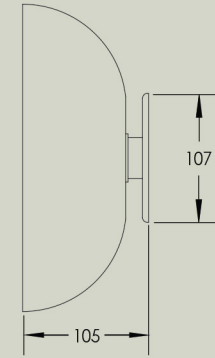

## Details

Large Size (mm)	255Ø x 105d
Small Size (mm)	170Ø x 75d
Glass shade	60mm round
Lamp base	G9 push fit
Lamp	220-280V 5W 3000K 370lm LED 100-130V 4.5W 3000K 450lm LED
Voltage	220-280V or 100-130V
Dimmable	Lamp included is compatible with most brand name dimmers
Weight	Under 1kg
IP	IP44
Certification	CE UK CA

## Finishes

Front view, Large

Side view, Large

Front view, Small

Side view, Small