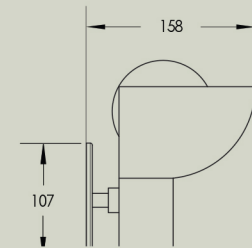

# Selene Uplight, Large

The Selene Uplight is crafted from a quarter timber dome that sits atop a cylinder derived from the FSC certified timber offcuts from our Terra 00 range. Featuring a uniquely handmade set of components, the wall-mounted Selene Uplight in Ash, Bleached Ash, Blackened Ash or Walnut offers a raw and sophisticated element to any interior space.

## Details

Size (mm)	188h x 255w x 158d
Glass shade	95mm
Lamp base	C9 push fit
Lamp	220-280V 5W 3000K 370lm LED 100-130V 4.5W 3000K 450lm LED
Voltage	220-280V or 100-130V
Dimmable	Lamp included is compatible with most brand name dimmers
Weight	Under 2kgs
IP	IP44
Certification	CE UK CA

Front view

Side view

Top view