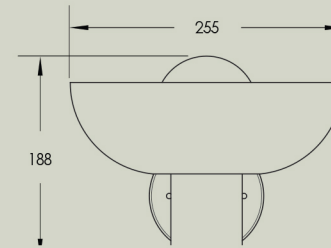

# Selene Uplight, Large

The Selene Uplight is crafted from a quarter timber dome that sits atop a cylinder derived from the FSC certified timber offcuts from our Terra 00 range. Featuring a uniquely handmade set of components, the wall-mounted Selene Uplight in Ash, Bleached Ash, Blackened Ash or Walnut offers a raw and sophisticated element to any interior space.

## Details

Size (mm)	188h x 255w x 158d
Glass shade	95mm
Lamp base	C9 push fit
Lamp	220-280V 5W 3000K 370lm LED 100-130V 4.5W 3000K 450lm LED
Voltage	220-280V or 100-130V
Dimmable	Lamp included is compatible with most brand name dimmers
Weight	Under 2kgs
IP	IP44
Certification	CE UK CA

Front view

Side view

Top view