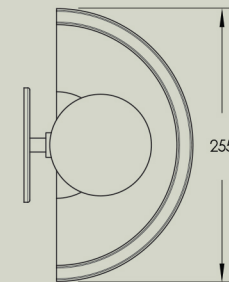

## Details

Size (mm)	188h x 255w x 158d
Glass shade	95mm
Lamp base	C9 push fit
Lamp	220-280V 5W 3000K 370lm LED 100-130V 4.5W 3000K 450lm LED
Voltage	220-280V or 100-130V
Dimmable	Lamp included is compatible with most brand name dimmers
Weight	Under 2kgs
IP	IP44
Certification	CE UK CA

Front view

Side view

Top view