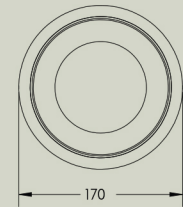

Bottom view

Finishes