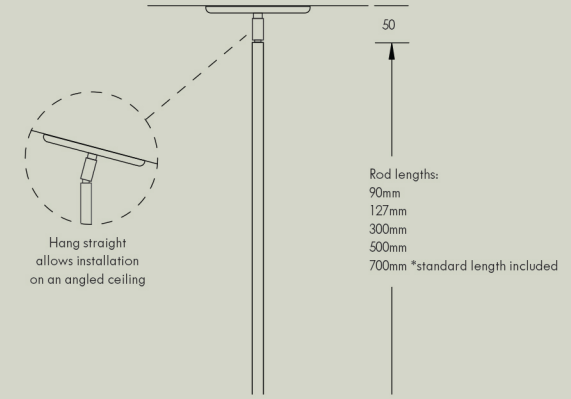

Details

Size (mm)	Solid Rod 920h x 170w x 170d Fabric Flex 170h x 170w x 170d
Glass shade	95mm
Lamp base	G9 push fit
Lamp	220-280V 5W 3000K 370lm LED 100-130V 4.5W 3000K 450lm LED
Voltage	220-280V or 100-130V
Dimmable	Lamp included is compatible with most brand name dimmers
Weight	Under 1 kg
IP	IP44
Certification	CE UK CA
Note 1	Ceramic pigments are mixed by hand and can vary up to 5% in colour tone and depth

Choose between either a solid rod or fabric flex

Solid Rod Details

5 x Rod lengths available. Connect as many rods together to achieve your desired drop length. Supplied with a "hang-straight" which allows the pendant to be installed on an angled ceiling.

Standard rod length included: 700mm

Other rod lengths include (mm): 90 / 127 / 300 / 500 / 700
The maximum overall rod combination length is 3m.

Finishes

Brushed
Brass

Brushed
Black
Aluminium

White
Powder
coat