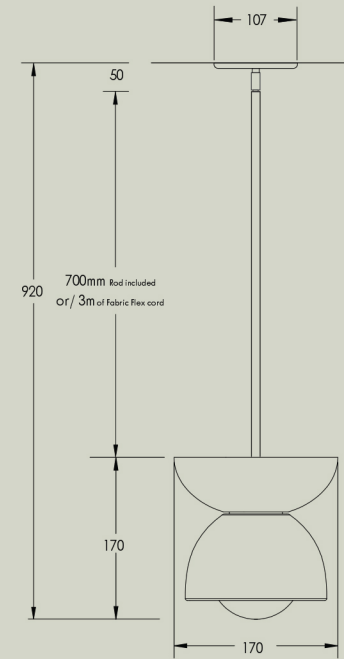

Terra 00 Pendant

Crafted with a combination of two contrasting half domes the Terra 00 is available in pendant and surface mounted formats. Ceramic shades have been paired with hand-turned FSC certified timbers to create these unique pieces.

Details

Size (mm)	Solid Rod 920h x 170w x 170d | Fabric Flex 170h x 170w x 170d
Glass shade	95mm
Lamp base	G9 push fit
Lamp	220-280V 5W 3000K 370lm LED 100-130V 4.5W 3000K 450lm LED
Voltage	220-280V or 100-130V
Dimmable	Lamp included is compatible with most brand name dimmers
Weight	Under 1 kg
IP	IP44
Certification	CE UK CA
Note 1	Ceramic pigments are mixed by hand and can vary up to 5% in colour tone and depth

Side view

Bottom view

Finishes